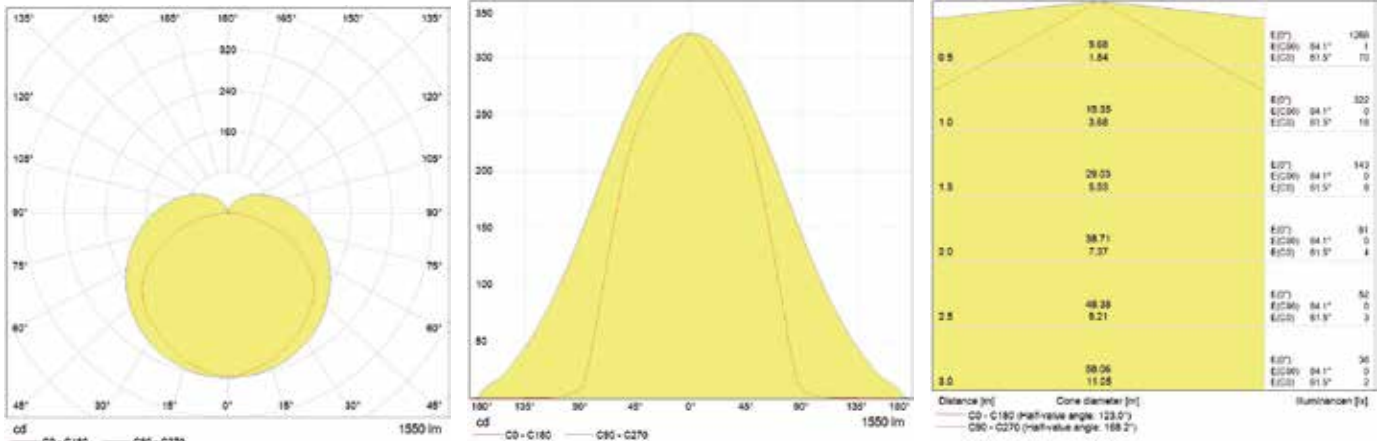

## Optical data

Nominal beam angle [°]	170
------------------------	-----

## Electrical data

Nominal lamp power factor	0,9
Class	Class II
Controllability	Not dimmable electronic (Static)

## Photometric Data